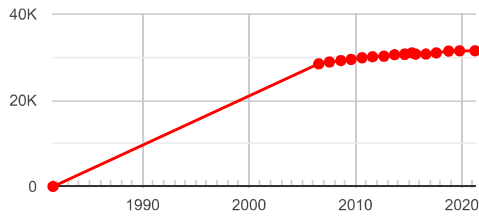

Finance

FINANCE	No
LAST CHECKED ON	10/03/2022

Write Off (MIAFTR)

WRITE-OFF (MIAFTR) **No**

Condition Alerts

CONDITION ALERT **No**

Scrapped

SCRAPPED **No**

VIC **No**

Stolen

STOLEN **No**

Mileage Readings

DISCREPANCY **No**

DATE READING SOURCE

Historical Readings

27/03/2021	31,492 Miles	MOT
12/10/2019	31,485 Miles	MOT
03/10/2018	31,422 Miles	MOT
05/08/2017	30,994 Miles	MOT
13/08/2016	30,729 Miles	MOT
29/08/2015	30,712 Miles	MOT
21/04/2015	31,000 Miles	DVLA
18/08/2014	30,693 Miles	MOT
16/08/2014	30,693 Miles	MOT
03/09/2013	30,582 Miles	MOT
03/09/2012	30,226 Miles	MOT
09/08/2011	30,101 Miles	MOT
14/08/2010	29,866 Miles	MOT
03/08/2009	29,488 Miles	MOT
16/08/2008	29,217 Miles	MOT
21/07/2007	28,887 Miles	MOT
20/07/2006	28,458 Miles	MOT